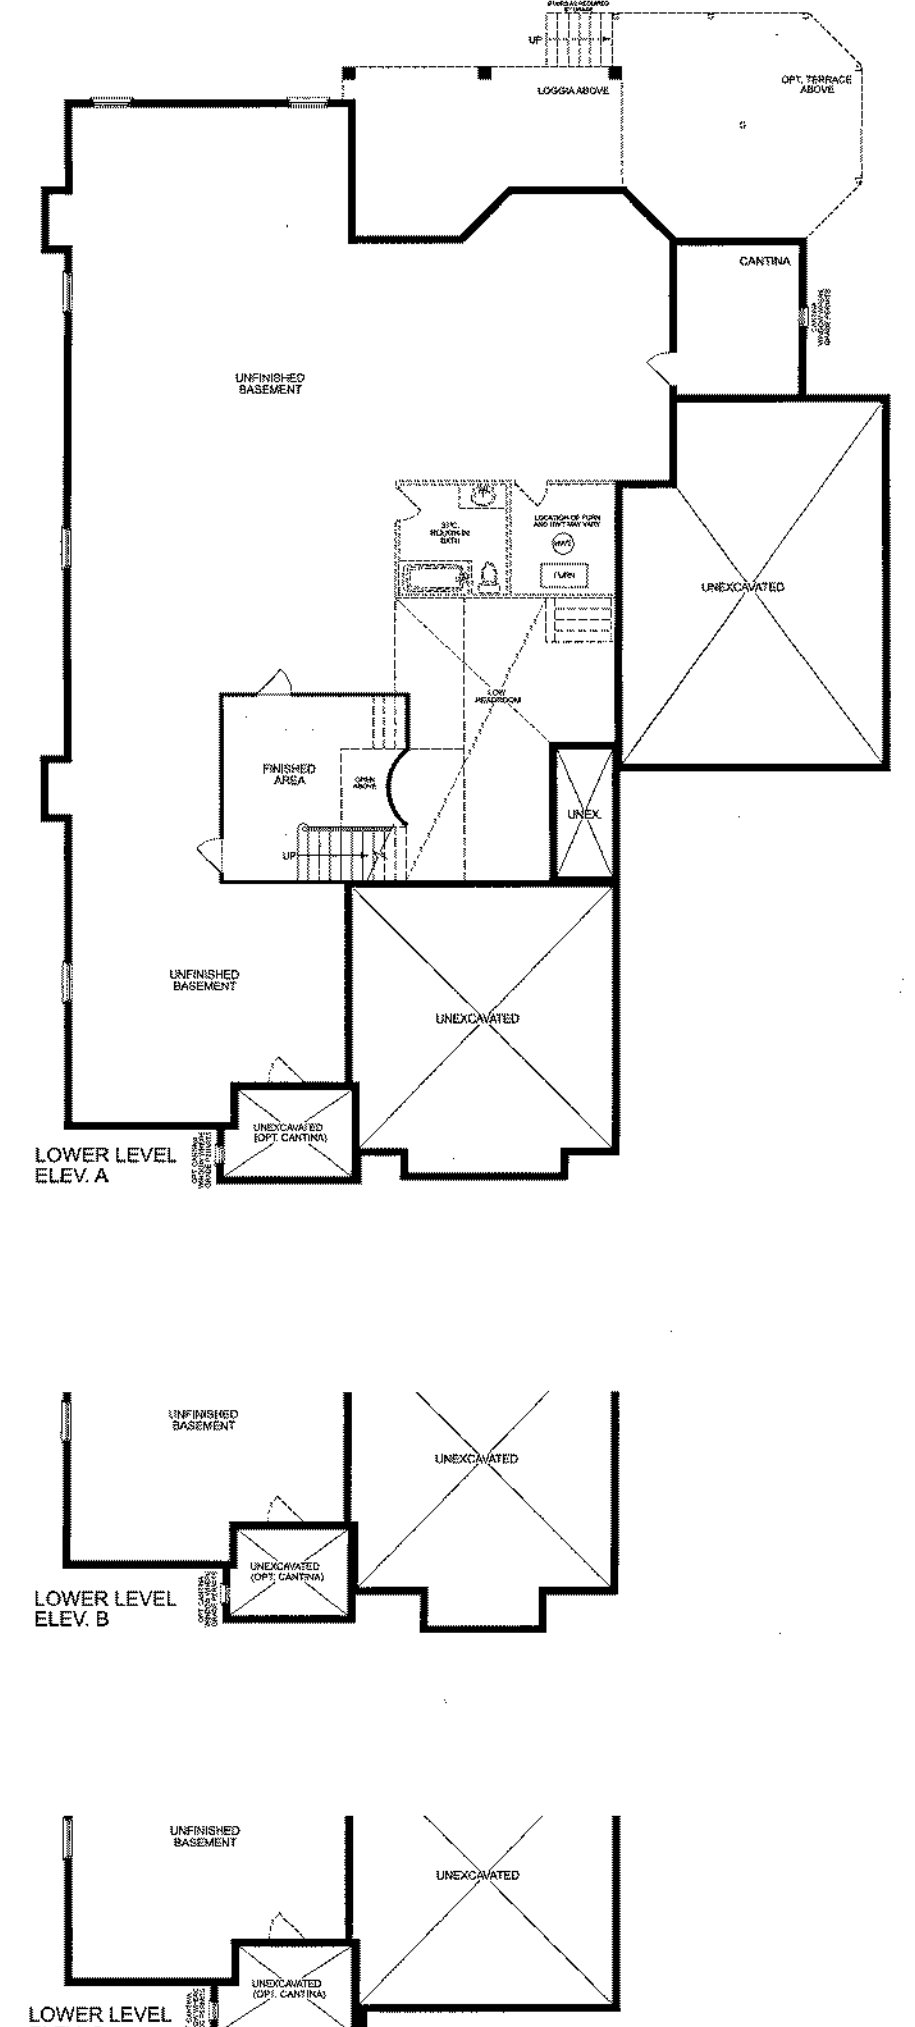

Elevation A - 6,164 SQ.FT.

The Grand Central

Elevation B - 6,160 SQ.FT.

Elevation C - 6,172 SQ.FT.

kingstation.ca

# The Grand Central

Elevation A 6,164 SQ.FT.  
Includes 219 sq.ft. Open Space  
Includes 179 sq.ft. Finished Lower Level area

Elevation C 6,172 SQ.FT.  
Includes 219 sq.ft. Open Space  
Includes 179 sq.ft. Finished Lower Level area

Elevation B 6,160 SQ.FT.  
Includes 219 sq.ft. Open Space  
Includes 179 sq.ft. Finished Lower Level area