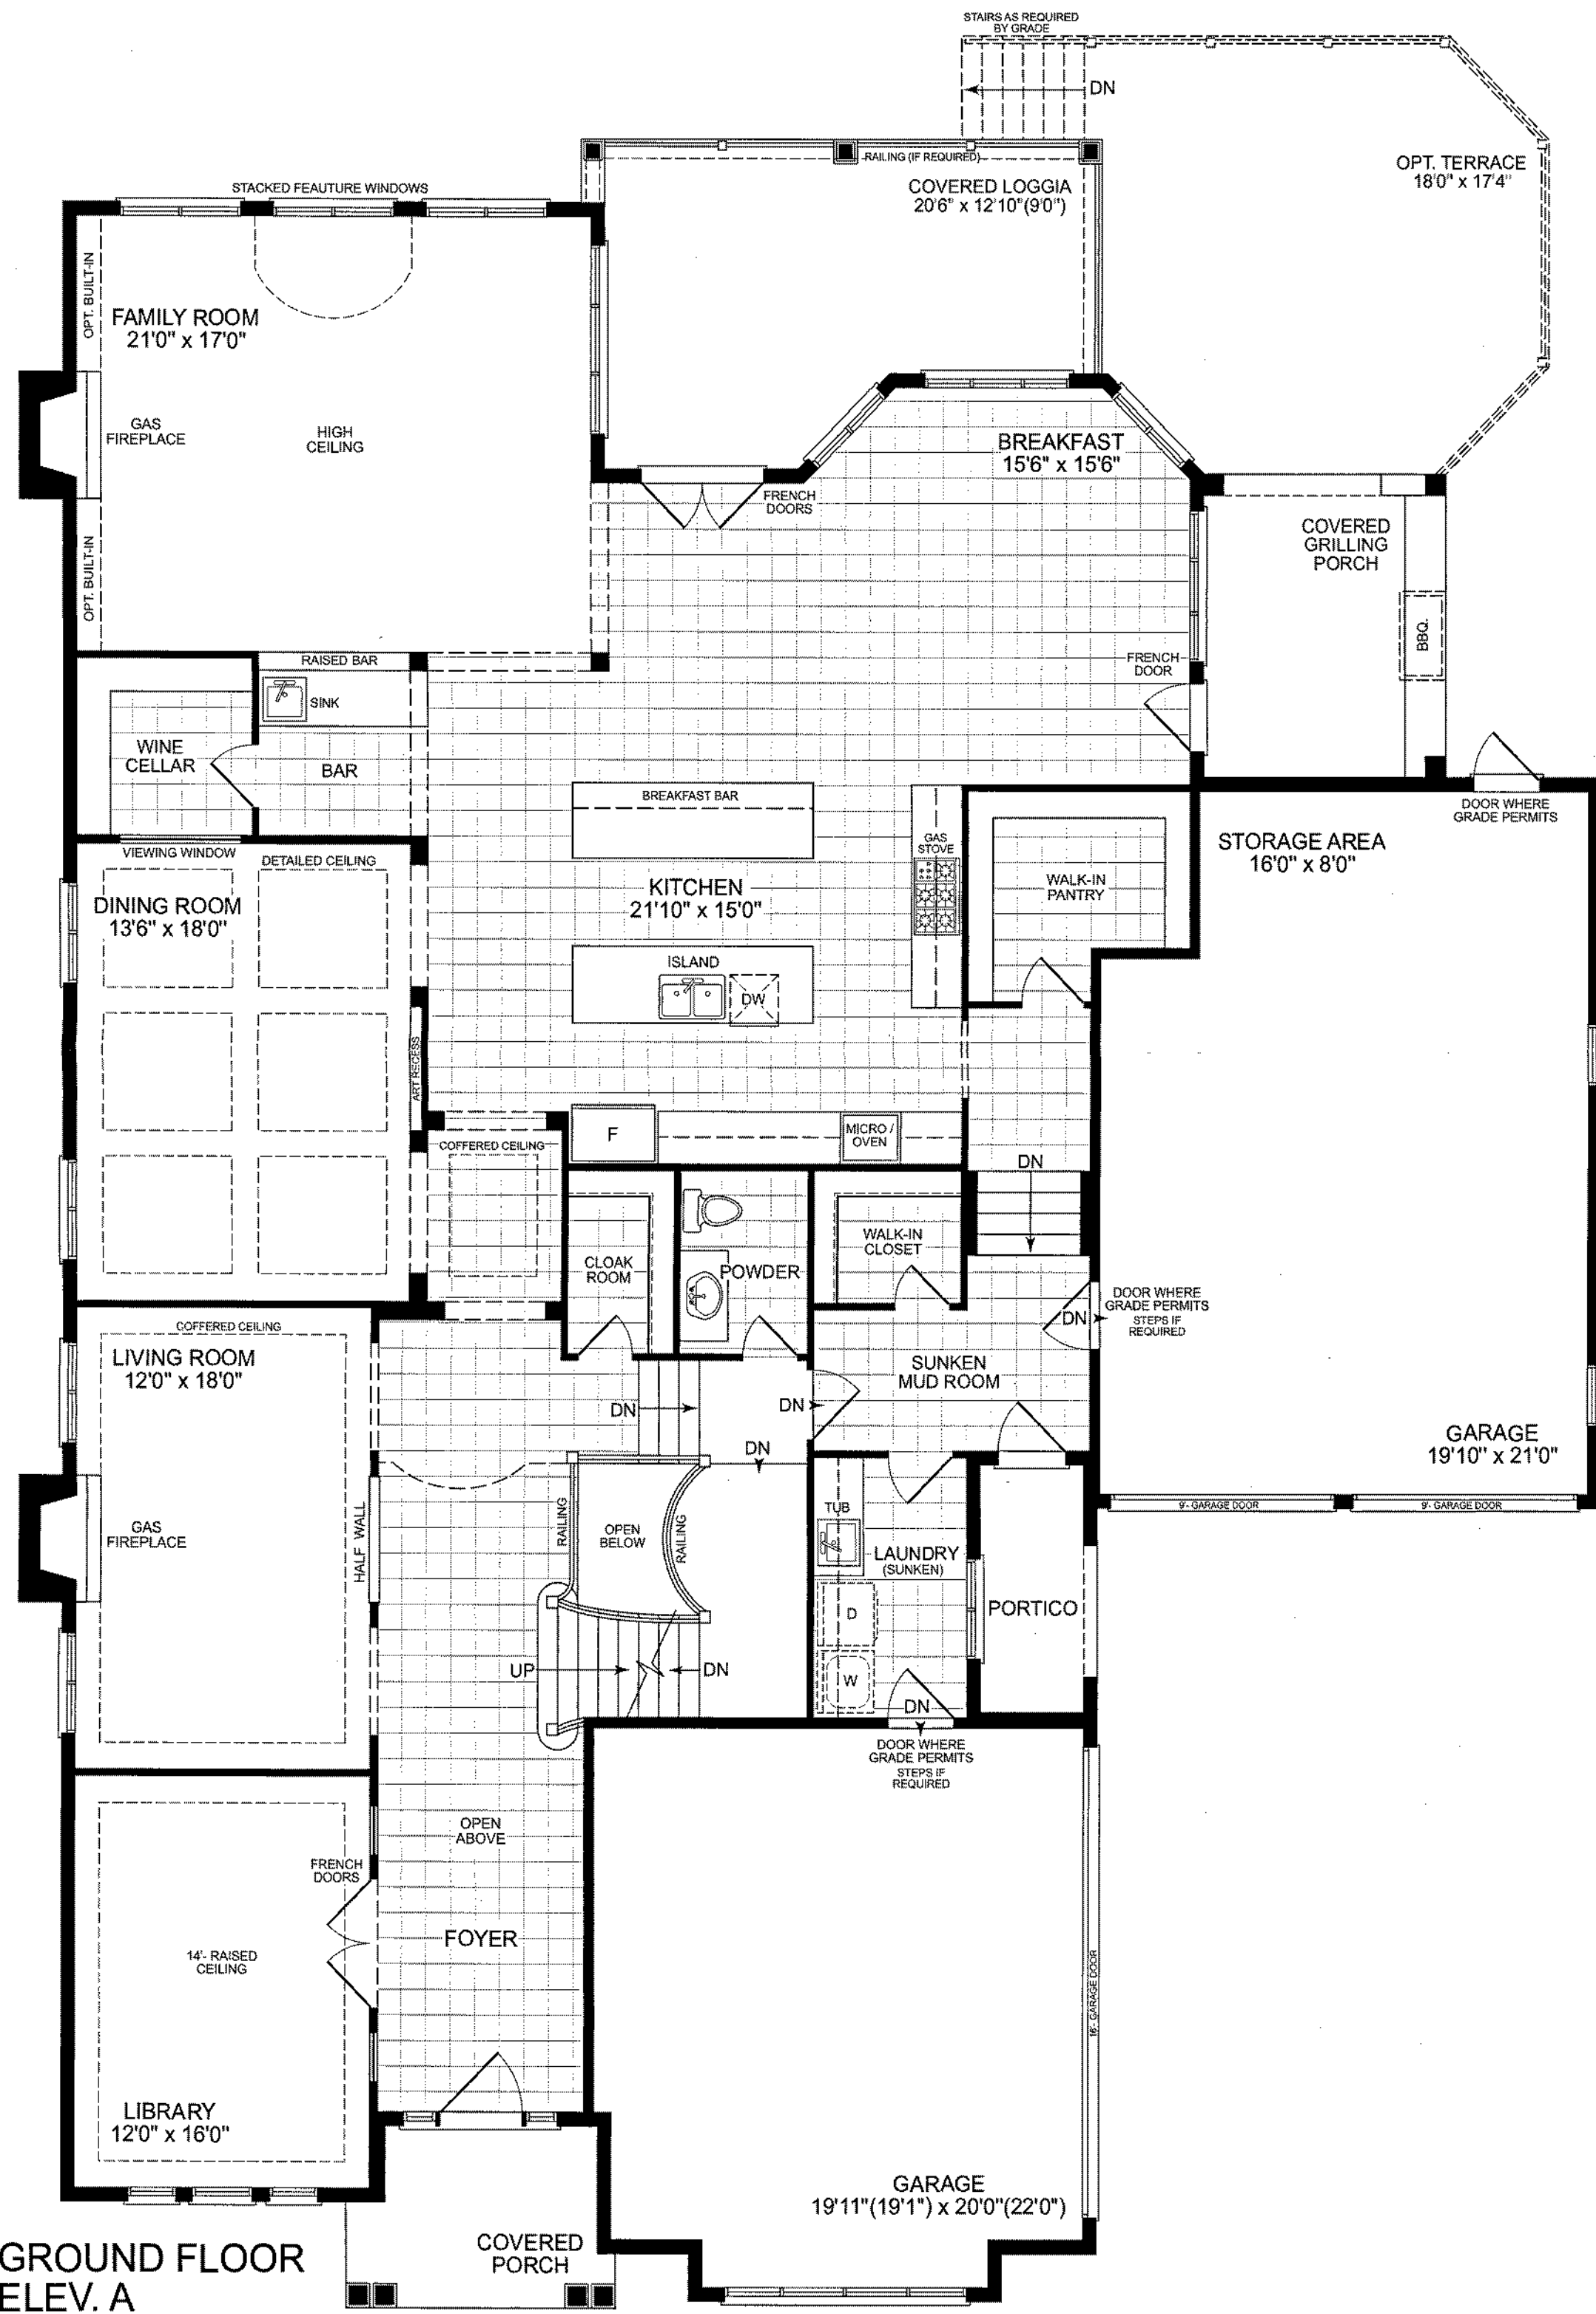

Elevation A - 6,164 SQ.FT.

The Grand Central

Elevation B - 6,160 SQ.FT.

Elevation C - 6,172 SQ.FT.

kingstation.ca

# The Grand Central

Elevation A 6,164 SQ.FT.  
Includes 219 sq.ft. Open Space  
Includes 179 sq.ft. Finished Lower Level area

Elevation C 6,172 SQ.FT.  
Includes 219 sq.ft. Open Space  
Includes 179 sq.ft. Finished Lower Level area

Elevation B 6,160 SQ.FT.  
Includes 219 sq.ft. Open Space  
Includes 179 sq.ft. Finished Lower Level area