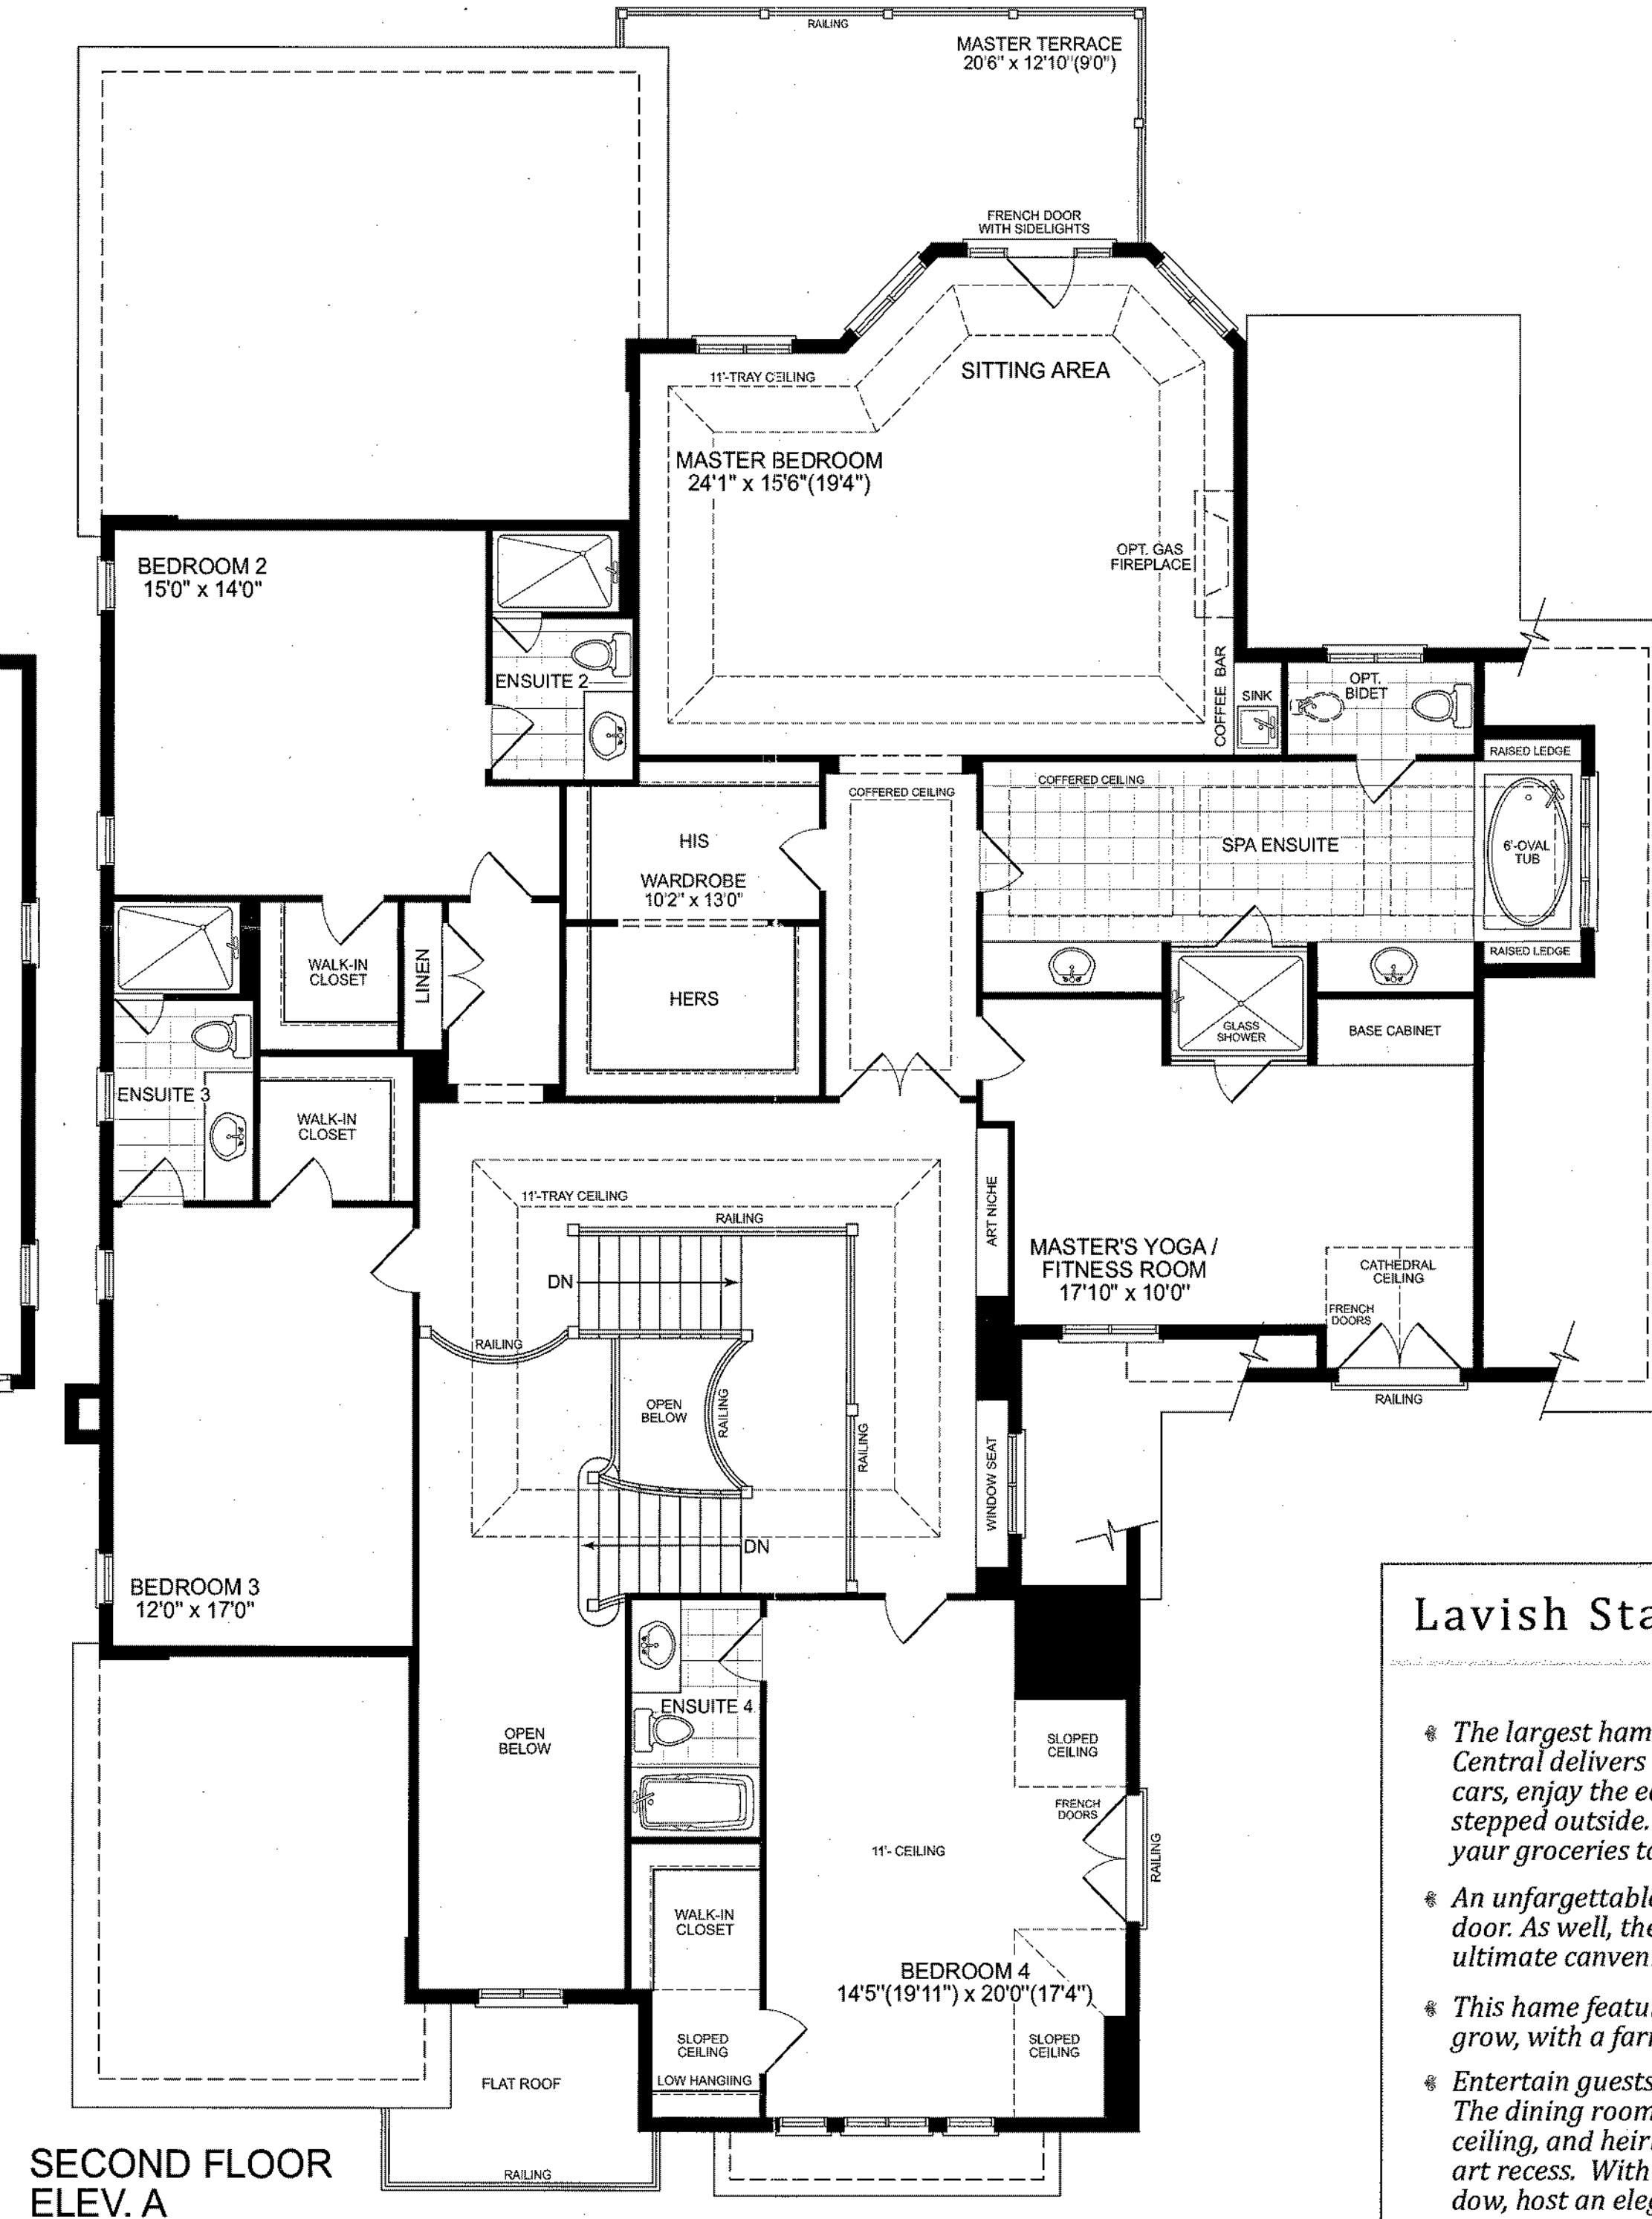

Elevation A - 6,164 SQ.FT.

The Grand Central

Elevation B - 6,160 SQ.FT.

Elevation C - 6,172 SQ.FT.

kingstation.ca

# The Grand Central

Elevation A 6,164 SQ.FT.  
Includes 219 sq.ft. Open Space  
Includes 179 sq.ft. Finished Lower Level area

Elevation C 6,172 SQ.FT.  
Includes 219 sq.ft. Open Space  
Includes 179 sq.ft. Finished Lower Level area

Elevation B 6,160 SQ.FT.  
Includes 219 sq.ft. Open Space  
Includes 179 sq.ft. Finished Lower Level area