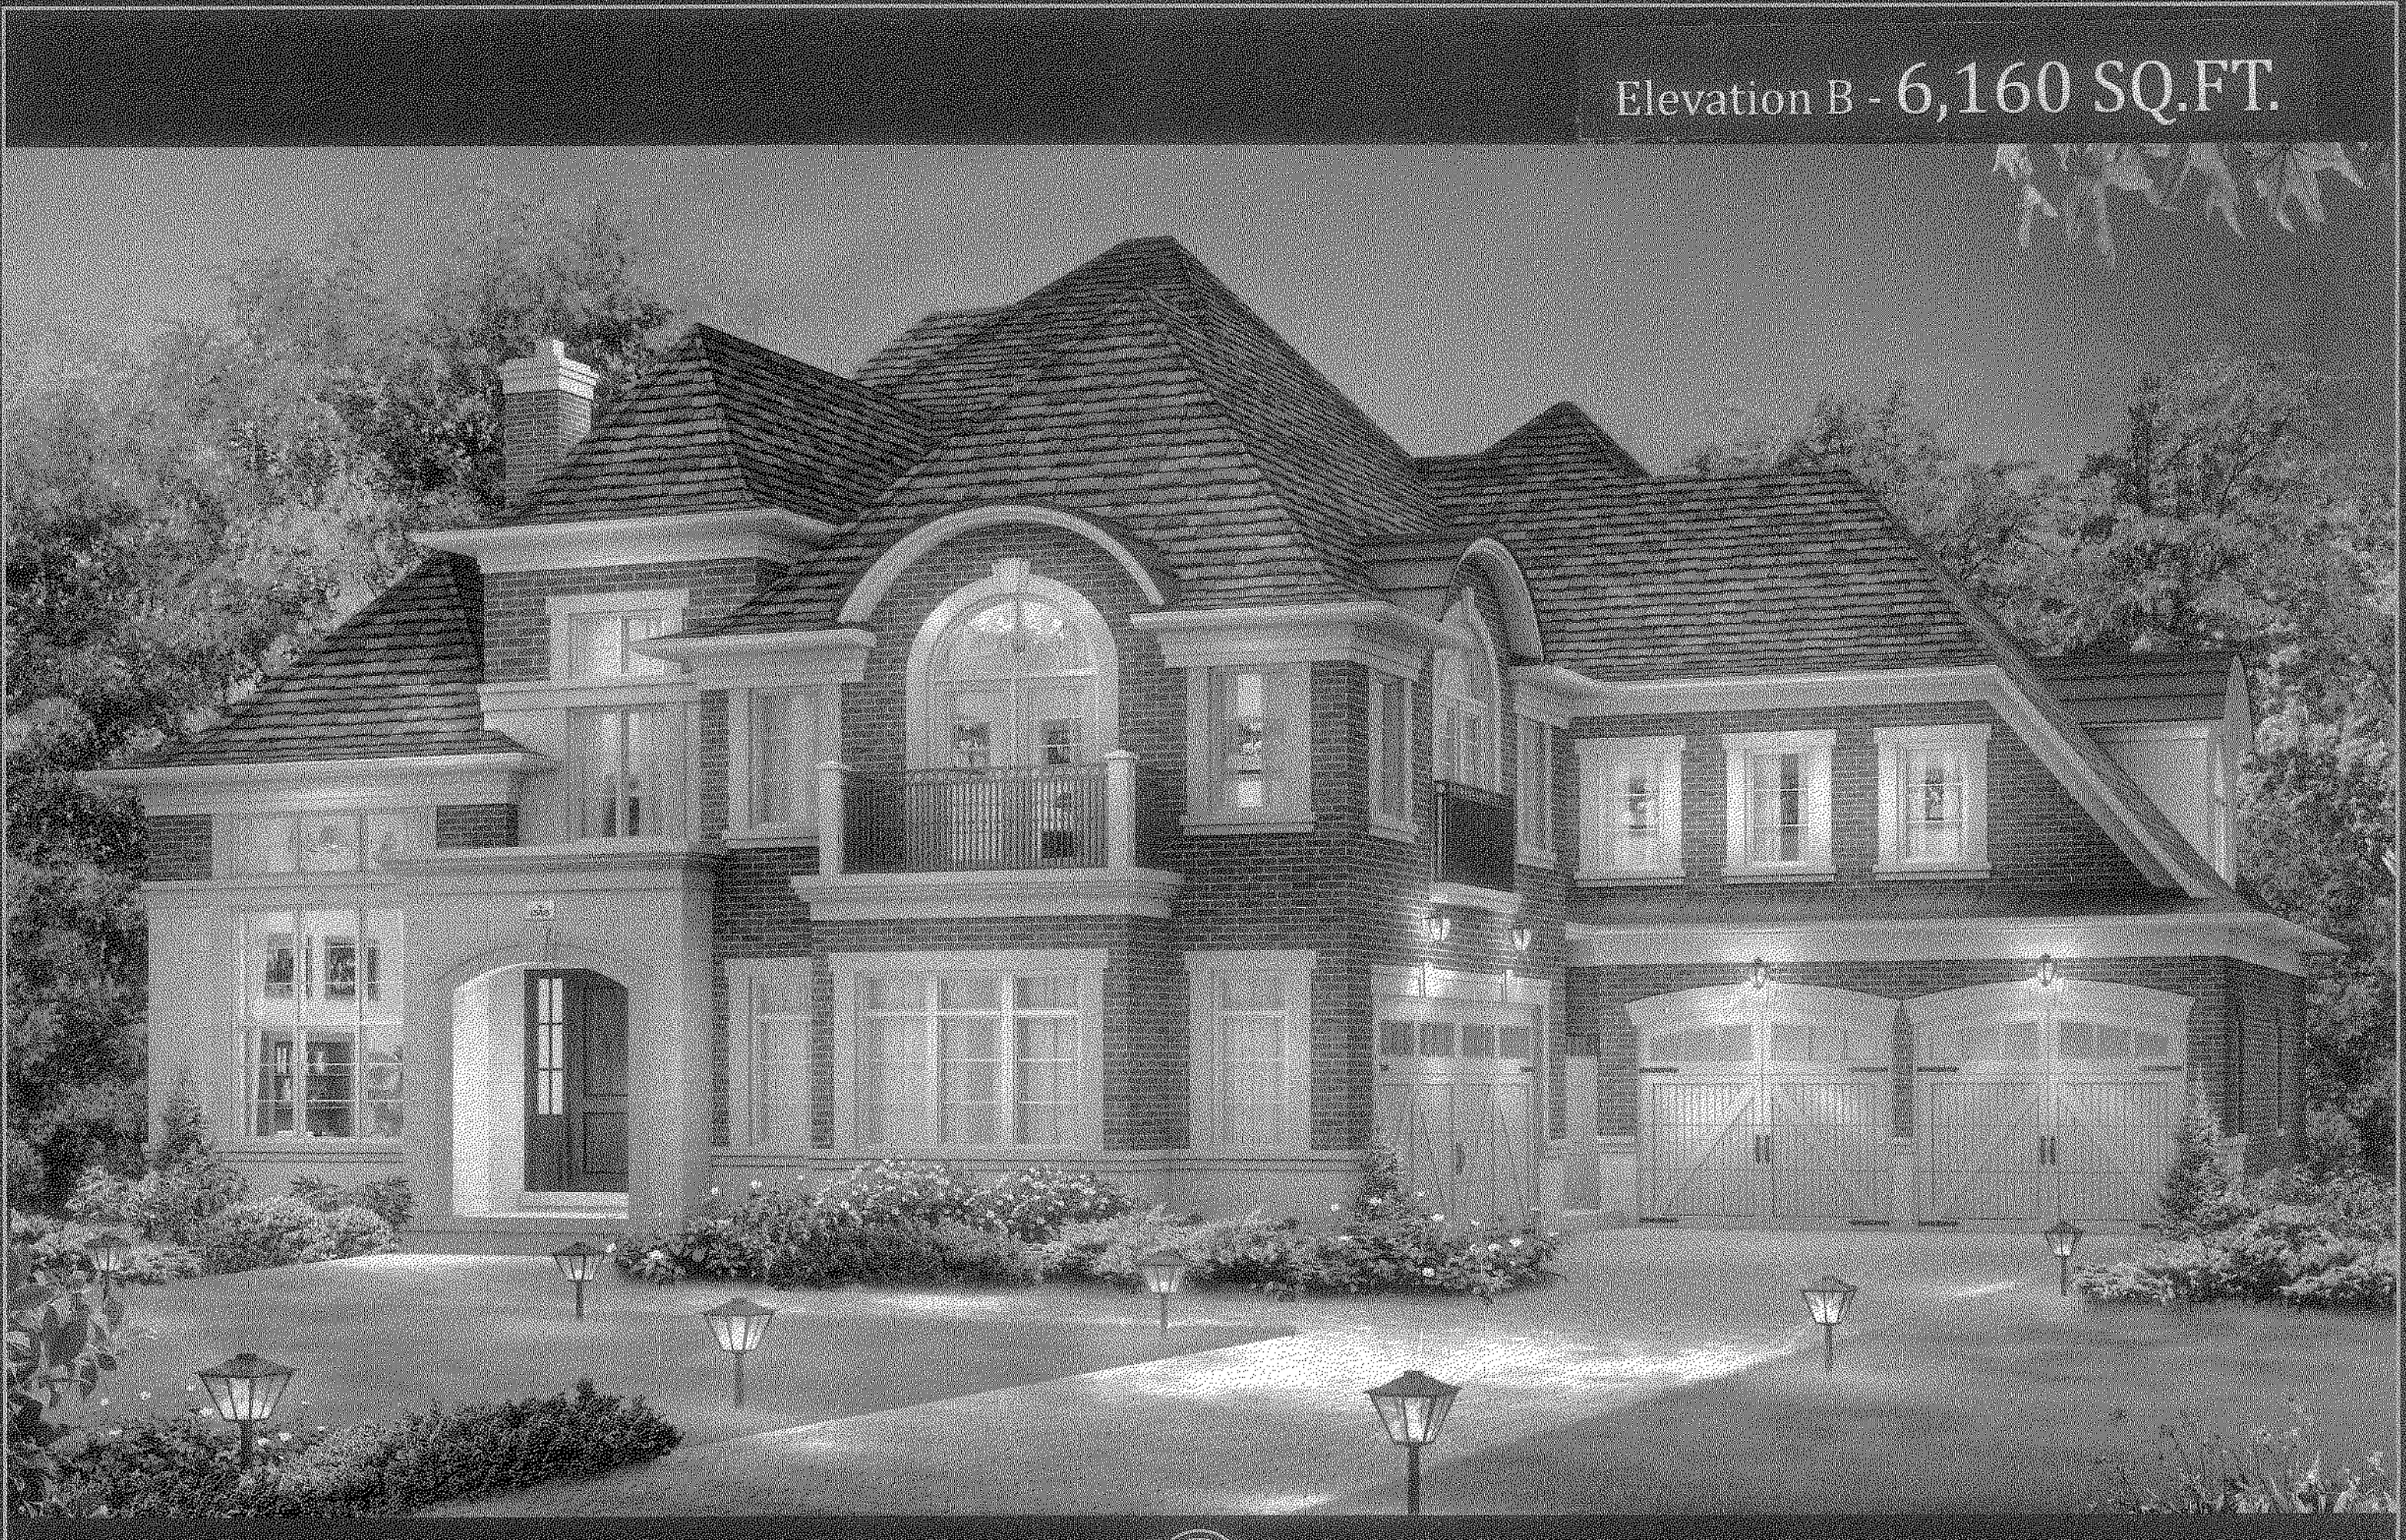

Elevation A - 6,164 SQ.FT.

The Grand Central

Elevation B - 6,160 SQ.FT.

Elevation C - 6,172 SQ.FT.

kingstation.ca

# The Grand Central

Elevation A 6,164 SQ.FT.  
Includes 219 sq.ft. Open Space  
Includes 179 sq.ft. Finished Lower Level area

Elevation C 6,172 SQ.FT.  
Includes 219 sq.ft. Open Space  
Includes 179 sq.ft. Finished Lower Level area

Elevation B 6,160 SQ.FT.  
Includes 219 sq.ft. Open Space  
Includes 179 sq.ft. Finished Lower Level area