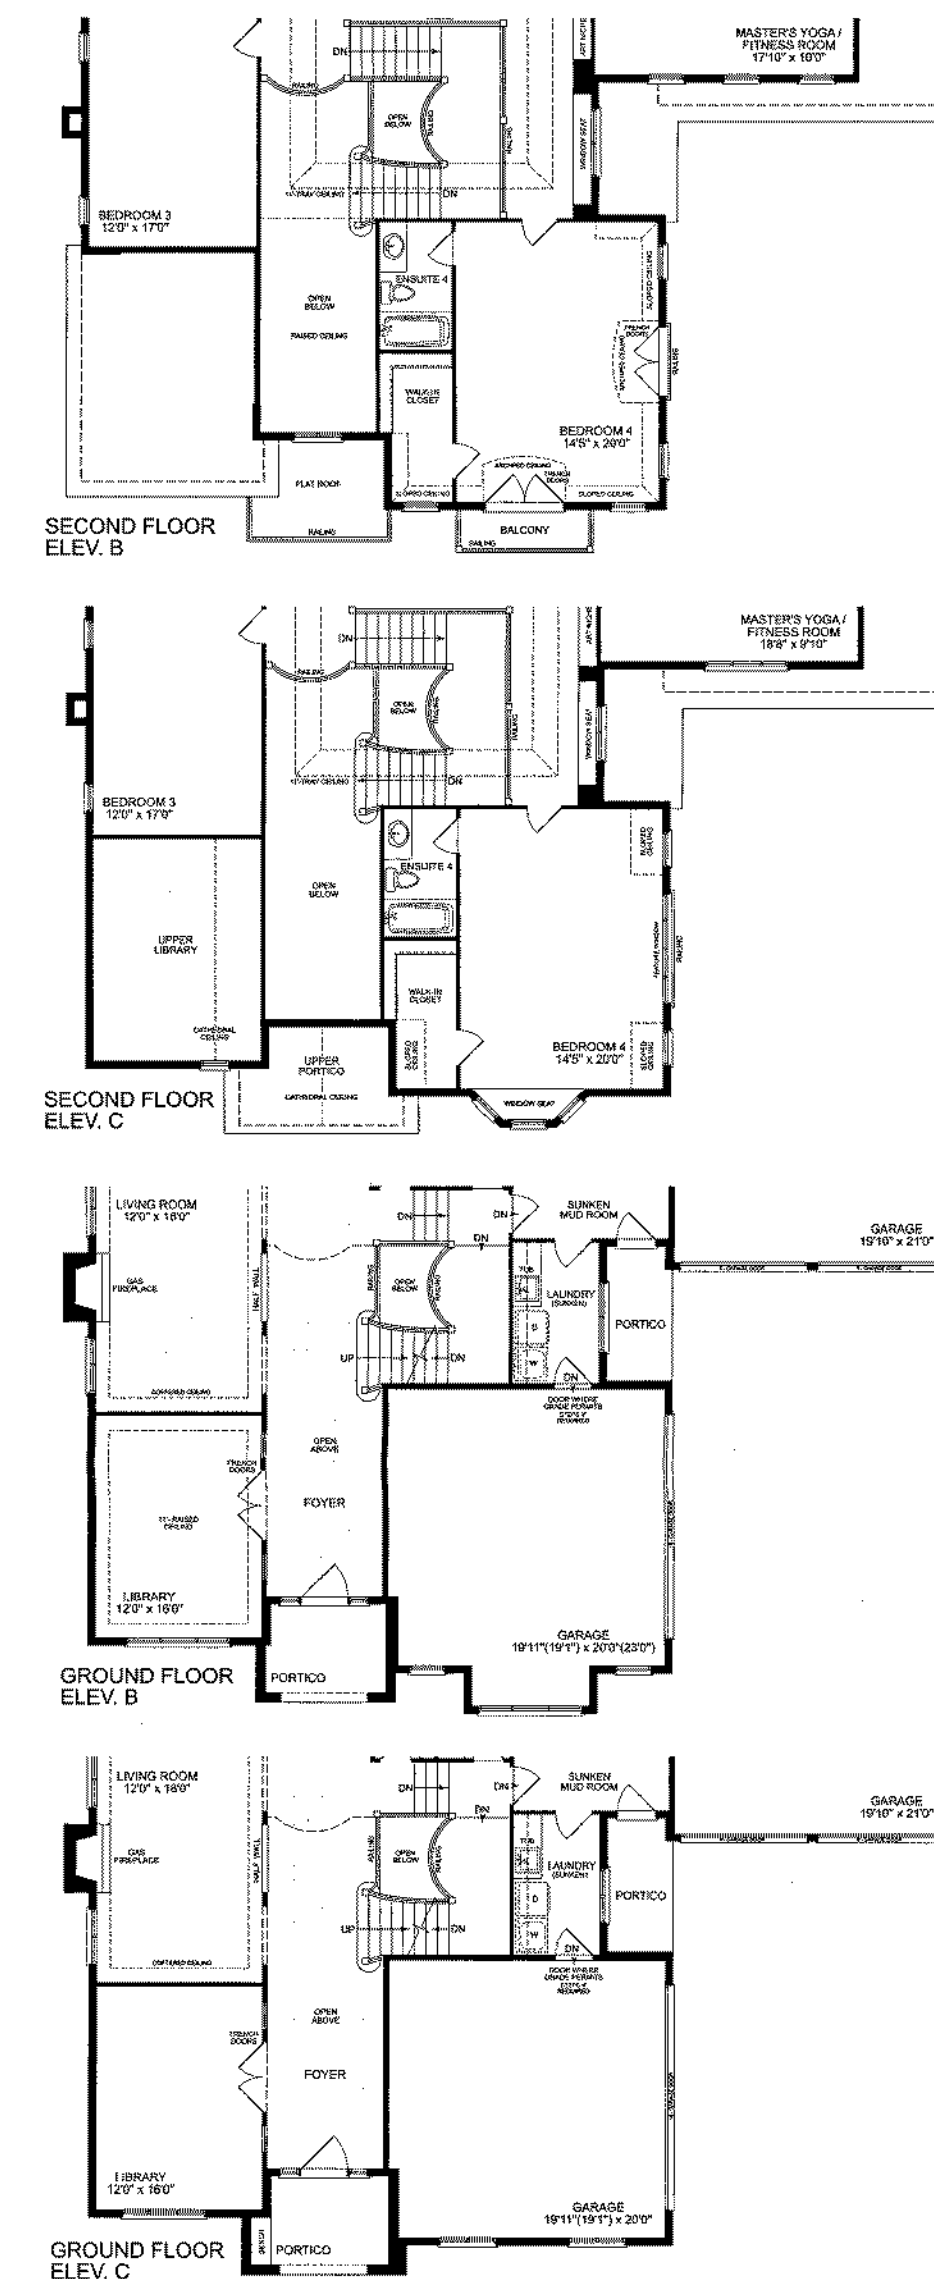

Elevation A - 6,164 SQ.FT.

The Grand Central

Elevation B - 6,160 SQ.FT.

Elevation C - 6,172 SQ.FT.

kingstation.ca

# The Grand Central

Elevation A 6,164 SQ.FT.  
Includes 219 sq.ft. Open Space  
Includes 179 sq.ft. Finished Lower Level area

Elevation C 6,172 SQ.FT.  
Includes 219 sq.ft. Open Space  
Includes 179 sq.ft. Finished Lower Level area

Elevation B 6,160 SQ.FT.  
Includes 219 sq.ft. Open Space  
Includes 179 sq.ft. Finished Lower Level area